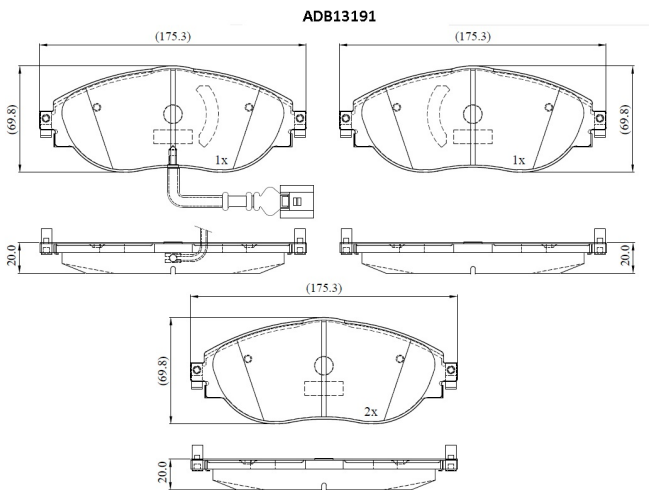

Make: VOLKSWAGEN

Model: T-ROC

Part Number: ADB13191

Vehicle Manufacturing/Engine:

Specifications

Fitting Position	:	Front
Model Date	:	2020-
Or. Caliper	:	

WVA	:	24738
FMSI	:	
Length	:	175.3
Width	:	69.8
Thickness	:	20