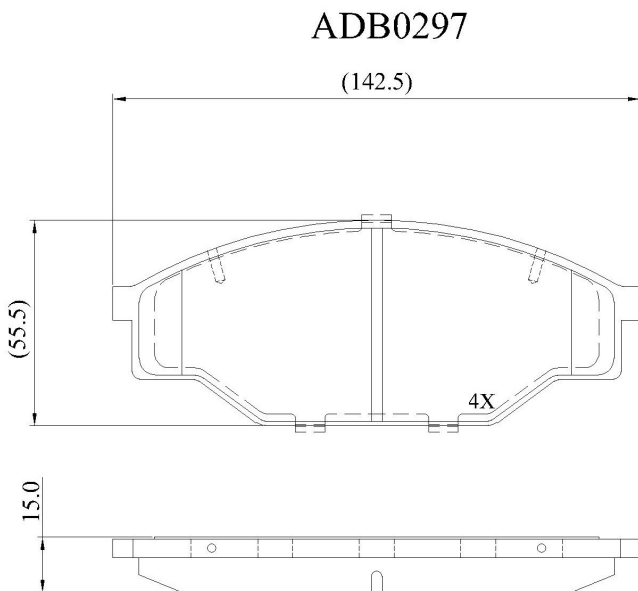

Make: VOLKSWAGEN

Model: Taro

Part Number: ADB0297

Vehicle Manufacturing/Engine:

Specifications

Fitting Position

:

Front

Model Date	:	01/89-07/96
Or. Caliper	:	Akebono
WVA	:	21158
FMSI	:	
Length	:	142.5
Width	:	55.5
Thickness	:	15