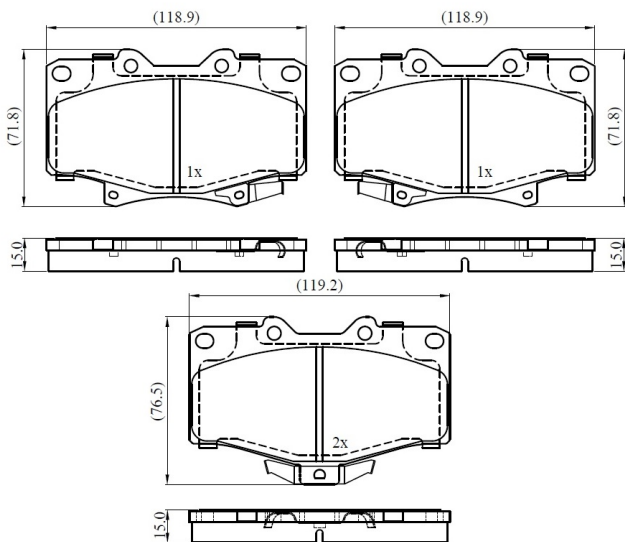

Make: VOLKSWAGEN

Model: Taro

Part Number: ADB33173

Vehicle Manufacturing/Engine:

ADB33173

Specifications

Fitting Position	:	Front
Model Date	:	1989-1994

Or. Caliper	:	
WVA	:	2,16,80,21,679
FMSI	:	
Length	:	119
Width	:	67.7,73.7
Thickness	:	15