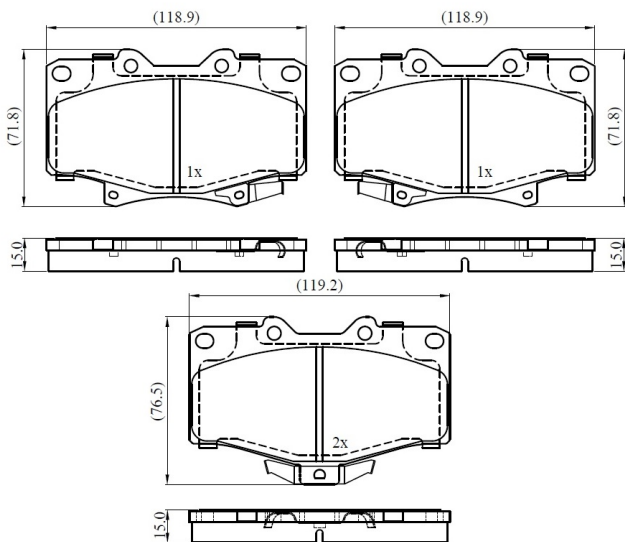

Make: VOLKSWAGEN

Model: Taro

Part Number: ADB33173

Vehicle Manufacturing/Engine:

ADB33173

Specifications

Fitting Position	:	Front
Model Date	:	1989-1997

Or. Caliper	:	
WVA	:	2,16,80,21,679
FMSI	:	
Length	:	119
Width	:	67.7,73.7
Thickness	:	15