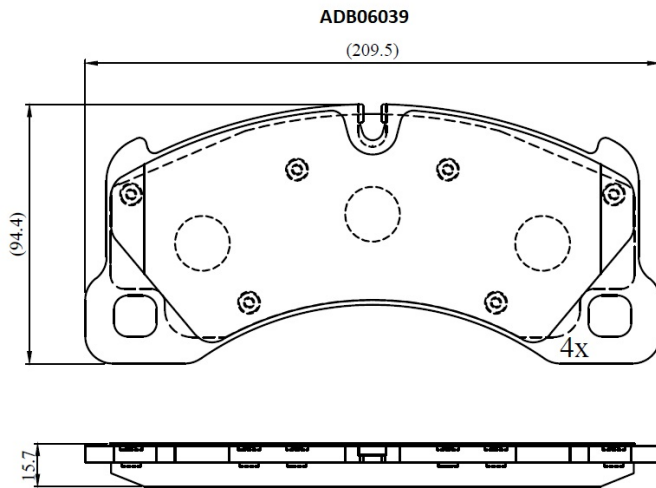

Make: VOLKSWAGEN

Model: Touareg 02->10

Part Number: ADB06039

Vehicle Manufacturing/Engine:

Specifications

Fitting Position	:	Front
Model Date	:	02-Oct
Or. Caliper	:	

WVA	:	24295, 24553
FMSI	:	
Length	:	209.5
Width	:	94.4
Thickness	:	15.7