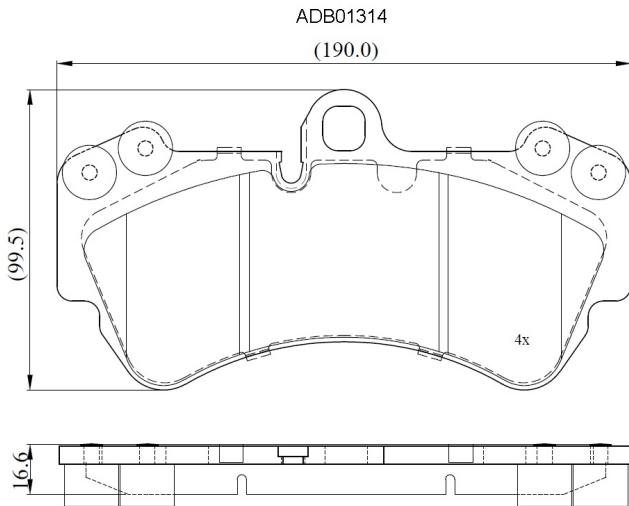

Make: VOLKSWAGEN

Model: Touareg 17" wheels

Part Number: ADB01314

Vehicle Manufacturing/Engine:

Specifications

Fitting Position	:	Front
Model Date	:	03->
Or. Caliper	:	Brembo

WVA	:	23692
FMSI	:	
Length	:	190
Width	:	99.5
Thickness	:	16.6