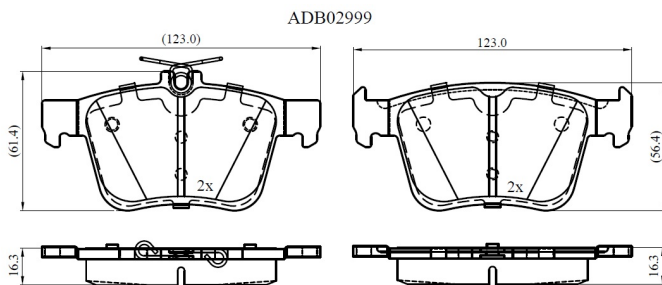

Make: VOLKSWAGEN

Model: TOURAN VAN

Part Number: ADB02999

Vehicle Manufacturing/Engine:

Specifications

Fitting Position	:	Rear
Model Date	:	2020-
Or. Caliper	:	
WVA	:	25008
FMSI	:	
Length	:	
Width	:	

Thickness