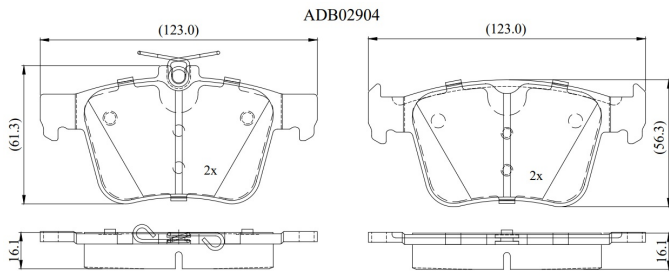

Make: VOLKSWAGEN

Model: Touran

Part Number: ADB02904

Vehicle Manufacturing/Engine:

Specifications

Fitting Position	:	Rear
Model Date	:	2018-
Or. Caliper	:	
WVA	:	25009
FMSI	:	
Length	:	123
Width	:	61.3

Thickness

:

16.1