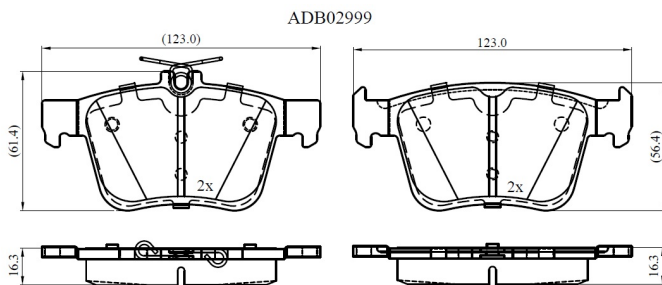

Make: VOLKSWAGEN

Model: Touran

Part Number: ADB02999

Vehicle Manufacturing/Engine:

Specifications

Fitting Position	:	Rear
Model Date	:	2018-
Or. Caliper	:	
WVA	:	25008
FMSI	:	
Length	:	
Width	:	

Thickness

: