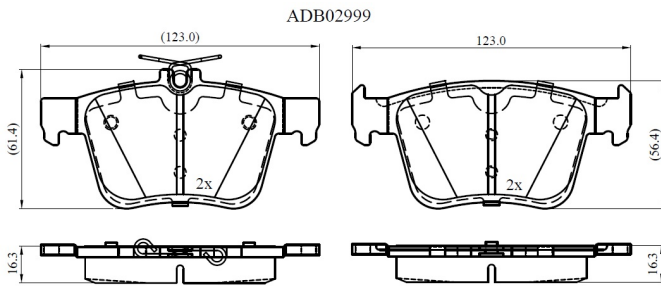

Make: VOLKSWAGEN

Model: Touran

Part Number: ADB02999

Vehicle Manufacturing/Engine:

Specifications

Fitting Position	:	Rear
Model Date	:	2015-2019
Or. Caliper	:	
WVA	:	25008
FMSI	:	
Length	:	
Width	:	

Thickness