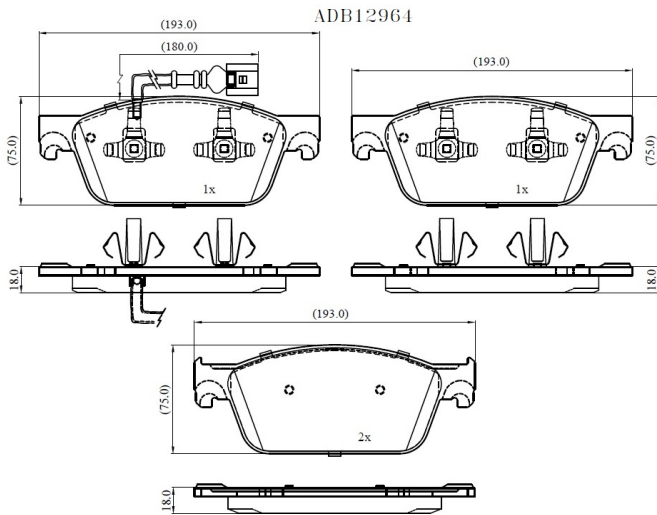

Make: VOLKSWAGEN

Model: TRANSPORTER / CARAVELLE Mk VI Bus

Part Number: ADB12964

Vehicle Manufacturing/Engine:

Specifications

Fitting Position	:	Front
Model Date	:	2015-
Or. Caliper	:	

WVA	:	24623
FMSI	:	
Length	:	
Width	:	
Thickness	:	