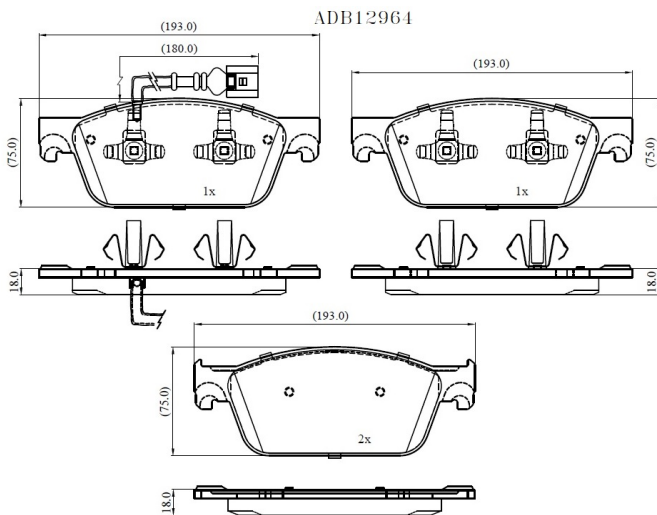

Make: VOLKSWAGEN

Model: TRANSPORTER / CARAVELLE Mk VI Bus

Part Number: ADB12964

Vehicle Manufacturing/Engine:

Specifications

Fitting Position	:	Front
Model Date	:	2015-2019
Or. Caliper	:	

WVA	:	24623
FMSI	:	
Length	:	
Width	:	
Thickness	:	