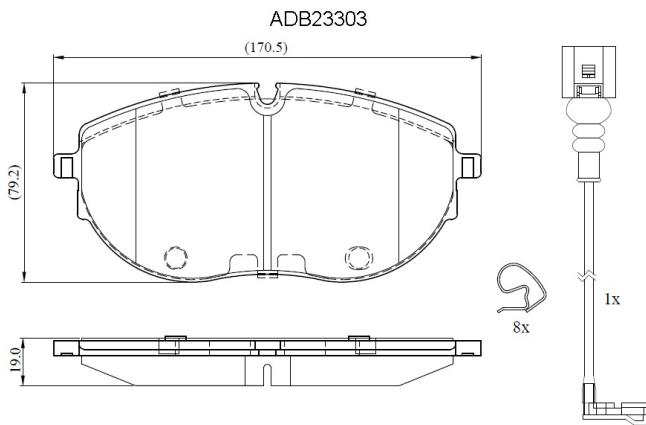

Make: VOLKSWAGEN

Model: TRANSPORTER / CARAVELLE Mk VI Bus

Part Number: ADB23303

Vehicle Manufacturing/Engine:

Specifications

Fitting Position	:	Front
Model Date	:	2015-
Or. Caliper	:	
WVA	:	26270

FMSI	:	
Length	:	170.5
Width	:	79.2
Thickness	:	19