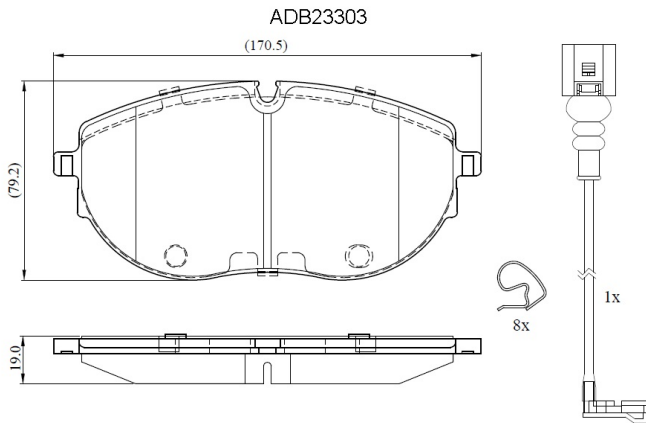

Make: VOLKSWAGEN

Model: TRANSPORTER / CARAVELLE Mk VI Bus

Part Number: ADB23303

Vehicle Manufacturing/Engine:

Specifications

Fitting Position	:	Front
Model Date	:	2015-
Or. Caliper	:	
WVA	:	26270

FMSI	:	
Length	:	170.5
Width	:	79.2
Thickness	:	19