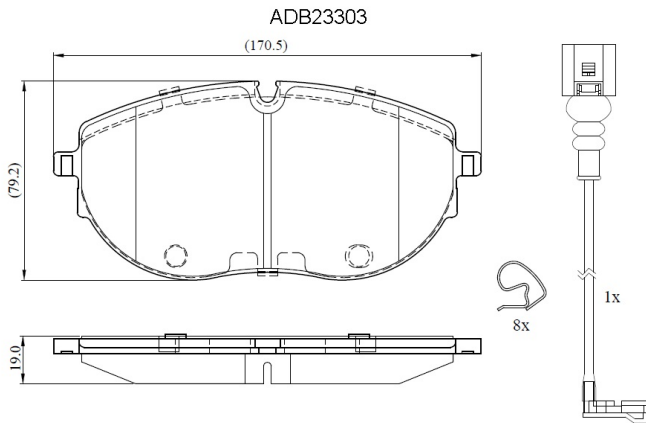

Make: VOLKSWAGEN

Model: TRANSPORTER / CARAVELLE Mk VI Bus

Part Number: ADB23303

Vehicle Manufacturing/Engine:

Specifications

Fitting Position	:	Front
Model Date	:	2015-2019
Or. Caliper	:	
WVA	:	26270

FMSI	:	
Length	:	170.5
Width	:	79.2
Thickness	:	19