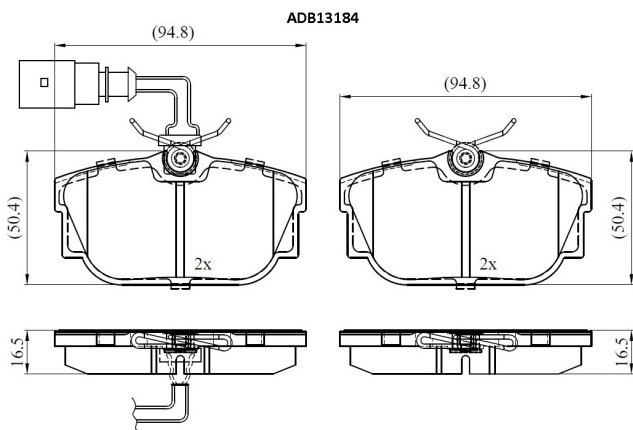

Make: VOLKSWAGEN

Model: TRANSPORTER Mk IV Platform/Chassis

Part Number: ADB13184

Vehicle Manufacturing/Engine:

Specifications

Fitting Position	:	Rear
Model Date	:	1992-2003
Or. Caliper	:	
WVA	:	23446

FMSI	:	
Length	:	94.8
Width	:	50.4
Thickness	:	16.5