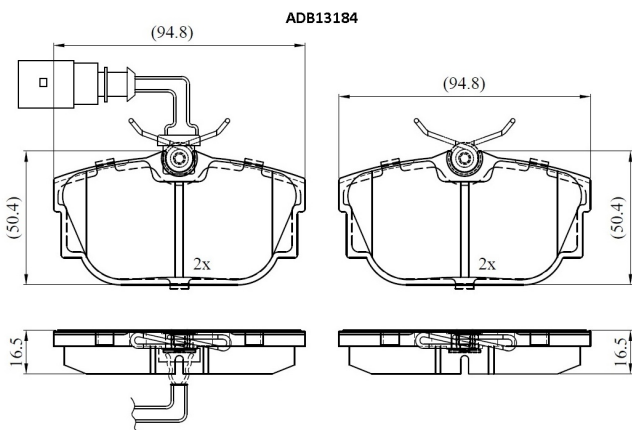

Make: VOLKSWAGEN

Model: TRANSPORTER Mk IV Platform/Chassis

Part Number: ADB13184

Vehicle Manufacturing/Engine:

Specifications

Fitting Position	:	Rear
Model Date	:	1996-2003
Or. Caliper	:	
WVA	:	23446

FMSI	:	
Length	:	94.8
Width	:	50.4
Thickness	:	16.5