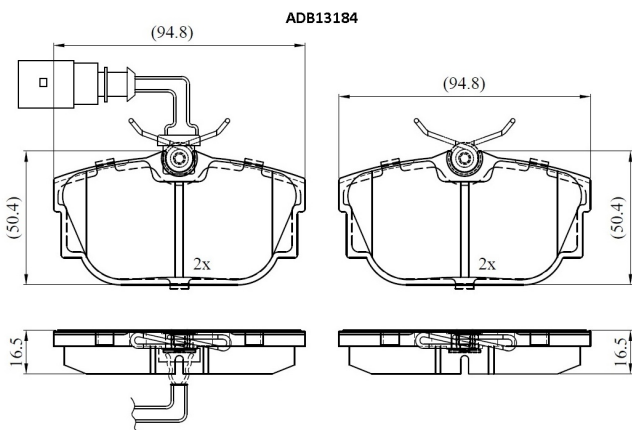

Make: VOLKSWAGEN

Model: TRANSPORTER Mk IV Platform/Chassis

Part Number: ADB13184

Vehicle Manufacturing/Engine:

Specifications

Fitting Position	:	Rear
Model Date	:	1996-2000
Or. Caliper	:	
WVA	:	23446

FMSI	:	
Length	:	94.8
Width	:	50.4
Thickness	:	16.5