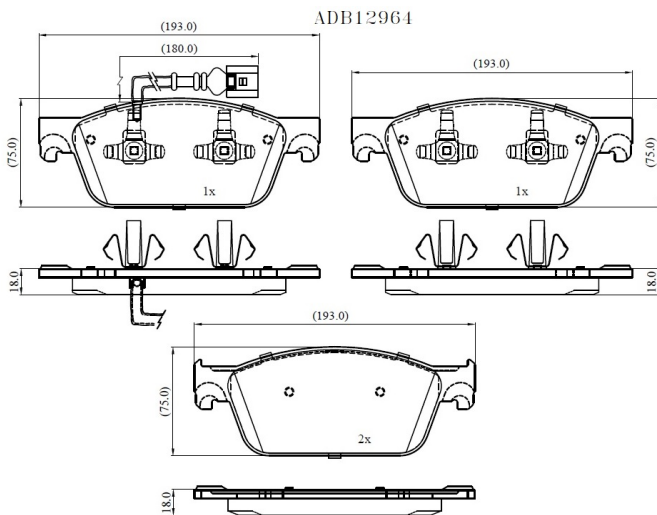

Make: VOLKSWAGEN

Model: TRANSPORTER Mk V Platform/Chassis

Part Number: ADB12964

Vehicle Manufacturing/Engine:

Specifications

Fitting Position	:	Front
Model Date	:	2009-2015
Or. Caliper	:	

WVA	:	24623
FMSI	:	
Length	:	
Width	:	
Thickness	:	