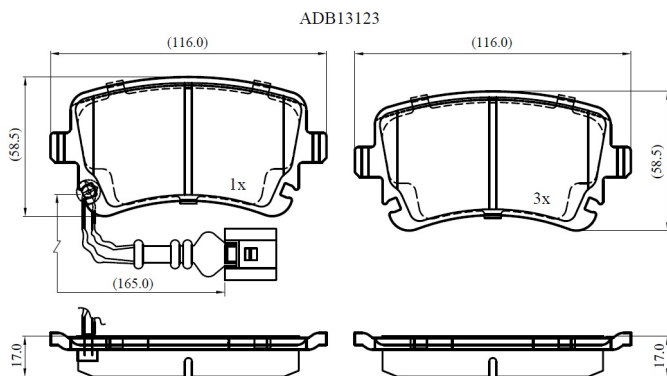

Make: VOLKSWAGEN

Model: TRANSPORTER Mk V Platform/Chassis

Part Number: ADB13123

Vehicle Manufacturing/Engine:

Specifications

Fitting Position	:	Rear
Model Date	:	2003-2013
Or. Caliper	:	
WVA	:	23326,23882
FMSI	:	

Length	:	116
Width	:	58.5
Thickness	:	17