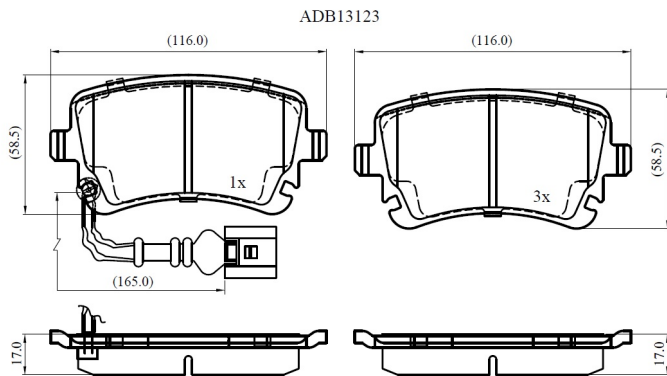

Make: VOLKSWAGEN

Model: TRANSPORTER Mk V Platform/Chassis

Part Number: ADB13123

Vehicle Manufacturing/Engine:

Specifications

Fitting Position	:	Rear
Model Date	:	2009-2015
Or. Caliper	:	
WVA	:	23326,23882
FMSI	:	

Length	:	116
Width	:	58.5
Thickness	:	17