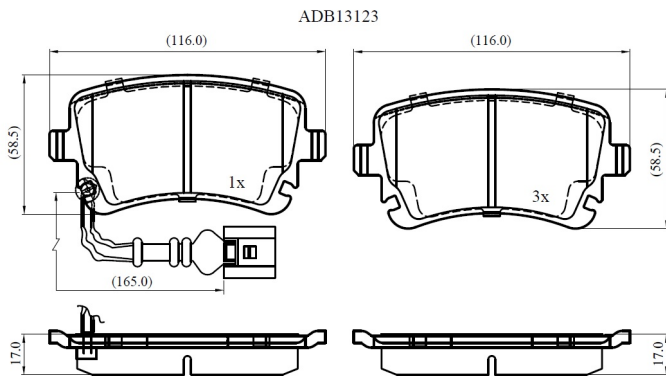

Make: VOLKSWAGEN

Model: TRANSPORTER Mk V Platform/Chassis

Part Number: ADB13123

Vehicle Manufacturing/Engine:

Specifications

Fitting Position	:	Rear
Model Date	:	2012-2015
Or. Caliper	:	
WVA	:	23326,23882
FMSI	:	

Length	:	116
Width	:	58.5
Thickness	:	17