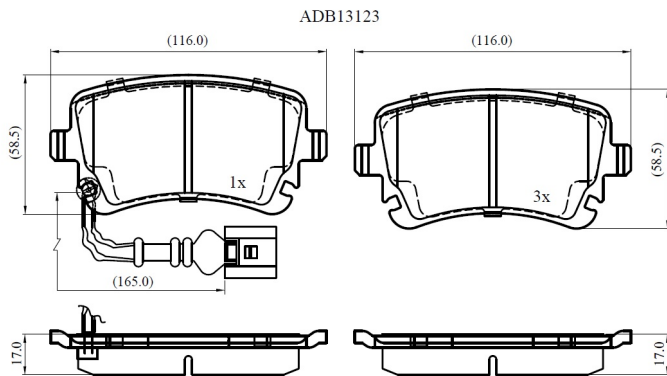

Make: VOLKSWAGEN

Model: TRANSPORTER Mk V Platform/Chassis

Part Number: ADB13123

Vehicle Manufacturing/Engine:

Specifications

Fitting Position	:	Rear
Model Date	:	2003-2009
Or. Caliper	:	
WVA	:	23326,23882
FMSI	:	

Length	:	116
Width	:	58.5
Thickness	:	17