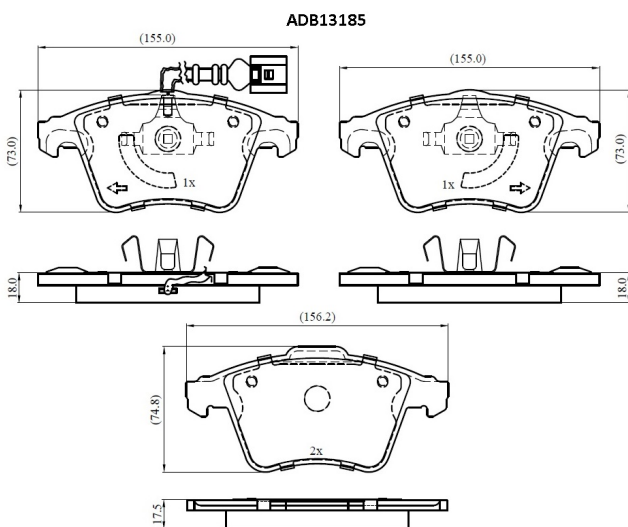

Make: VOLKSWAGEN

Model: TRANSPORTER Mk V Platform/Chassis

Part Number: ADB13185

Vehicle Manufacturing/Engine:

Specifications

Fitting Position	:	Front
Model Date	:	2003-2013
Or. Caliper	:	

WVA	:	23746
FMSI	:	
Length	:	155.0/156.2
Width	:	73.0/74.8
Thickness	:	18.0/17.5