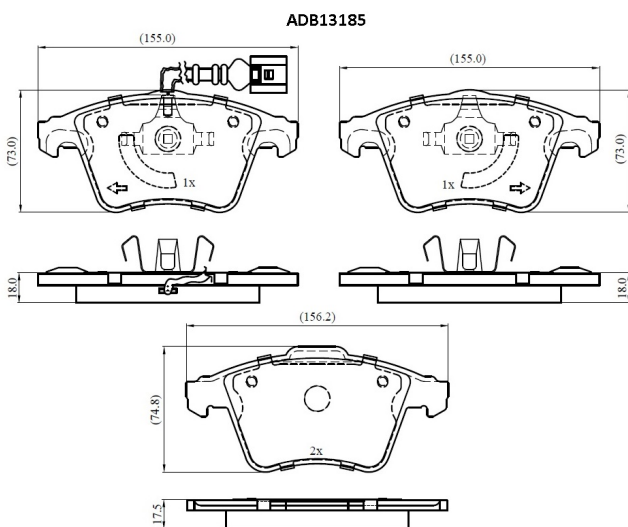

Make: VOLKSWAGEN

Model: TRANSPORTER Mk V Platform/Chassis

Part Number: ADB13185

Vehicle Manufacturing/Engine:

Specifications

Fitting Position	:	Front
Model Date	:	2009-2015
Or. Caliper	:	

WVA	:	23746
FMSI	:	
Length	:	155.0/156.2
Width	:	73.0/74.8
Thickness	:	18.0/17.5