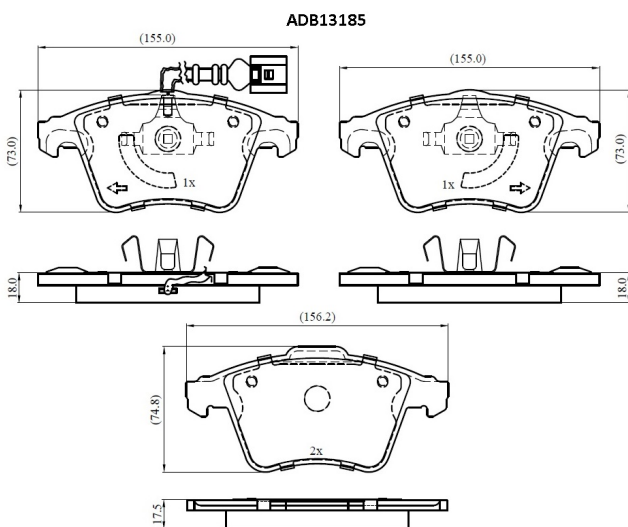

Make: VOLKSWAGEN

Model: TRANSPORTER Mk V Platform/Chassis

Part Number: ADB13185

Vehicle Manufacturing/Engine:

Specifications

Fitting Position	:	Front
Model Date	:	2012-2015
Or. Caliper	:	

WVA	:	23746
FMSI	:	
Length	:	155.0/156.2
Width	:	73.0/74.8
Thickness	:	18.0/17.5