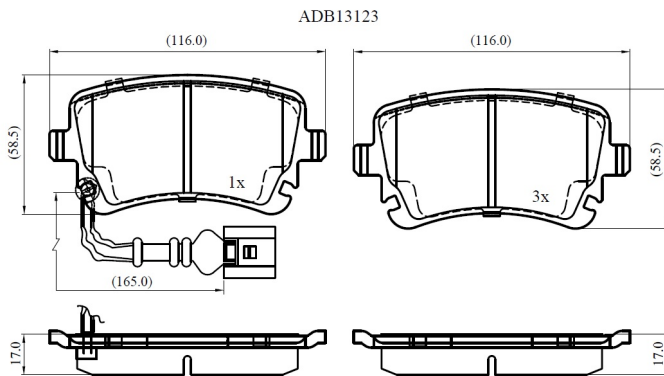

Make: VOLKSWAGEN

Model: TRANSPORTER Mk V Van

Part Number: ADB13123

Vehicle Manufacturing/Engine:

Specifications

Fitting Position	:	Rear
Model Date	:	2009-2015
Or. Caliper	:	
WVA	:	23326,23882
FMSI	:	

Length	:	116
Width	:	58.5
Thickness	:	17