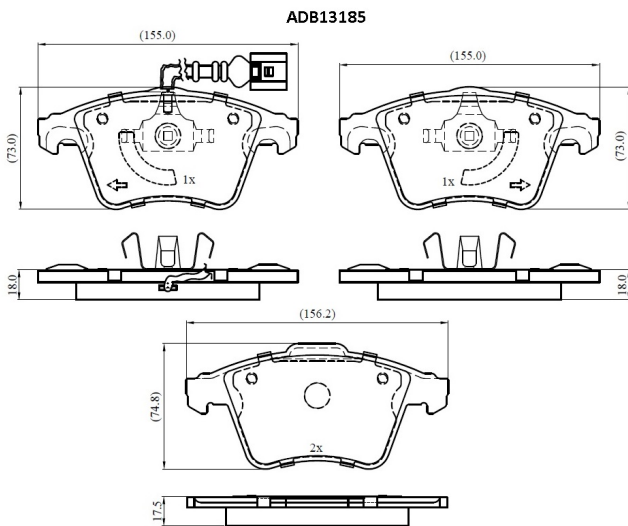

Make: VOLKSWAGEN

Model: TRANSPORTER Mk V Van

Part Number: ADB13185

Vehicle Manufacturing/Engine:

Specifications

Fitting Position	:	Front
Model Date	:	2009-2015
Or. Caliper	:	

WVA	:	23746
FMSI	:	
Length	:	155.0/156.2
Width	:	73.0/74.8
Thickness	:	18.0/17.5