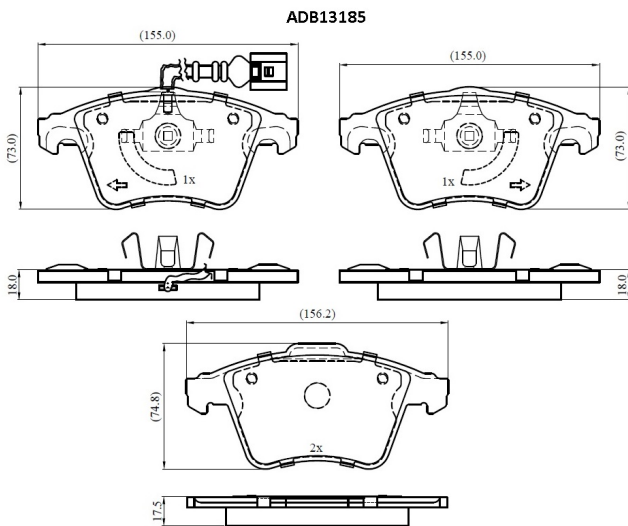

Make: VOLKSWAGEN

Model: TRANSPORTER Mk V Van

Part Number: ADB13185

Vehicle Manufacturing/Engine:

Specifications

Fitting Position	:	Front
Model Date	:	2011-2015
Or. Caliper	:	

WVA	:	23746
FMSI	:	
Length	:	155.0/156.2
Width	:	73.0/74.8
Thickness	:	18.0/17.5