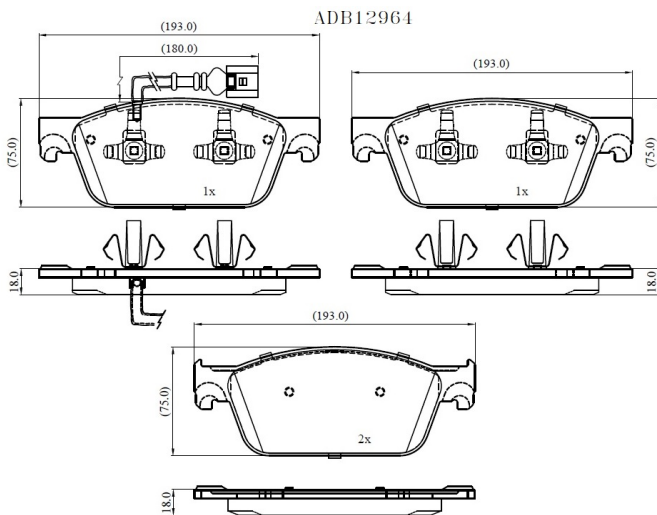

Make: VOLKSWAGEN

Model: TRANSPORTER Mk VI Platform/Chassis

Part Number: ADB12964

Vehicle Manufacturing/Engine:

Specifications

Fitting Position	:	Front
Model Date	:	2019-
Or. Caliper	:	

WVA	:	24623
FMSI	:	
Length	:	
Width	:	
Thickness	:	