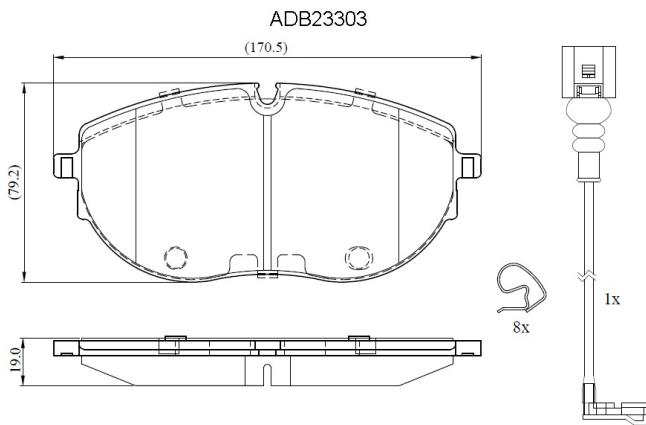

Make: VOLKSWAGEN

Model: TRANSPORTER Mk VI Platform/Chassis

Part Number: ADB23303

Vehicle Manufacturing/Engine:

Specifications

Fitting Position	:	Front
Model Date	:	2019-
Or. Caliper	:	
WVA	:	26270

FMSI	:	
Length	:	170.5
Width	:	79.2
Thickness	:	19