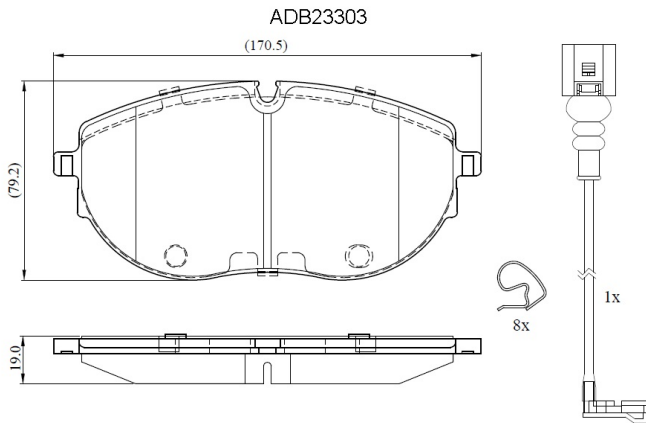

Make: VOLKSWAGEN

Model: TRANSPORTER Mk VI Platform/Chassis

Part Number: ADB23303

Vehicle Manufacturing/Engine:

Specifications

Fitting Position	:	Front
Model Date	:	2015-2018
Or. Caliper	:	
WVA	:	26270

FMSI	:	
Length	:	170.5
Width	:	79.2
Thickness	:	19