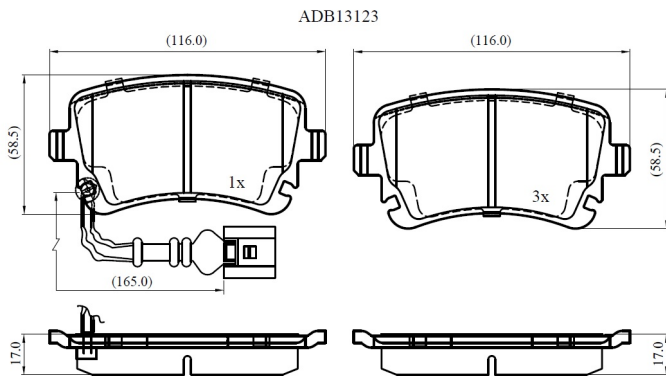

Make: VOLKSWAGEN

Model: TRANSPORTER Mk VI Van

Part Number: ADB13123

Vehicle Manufacturing/Engine:

Specifications

Fitting Position	:	Rear
Model Date	:	2015-
Or. Caliper	:	
WVA	:	23326,23882
FMSI	:	

Length	:	116
Width	:	58.5
Thickness	:	17