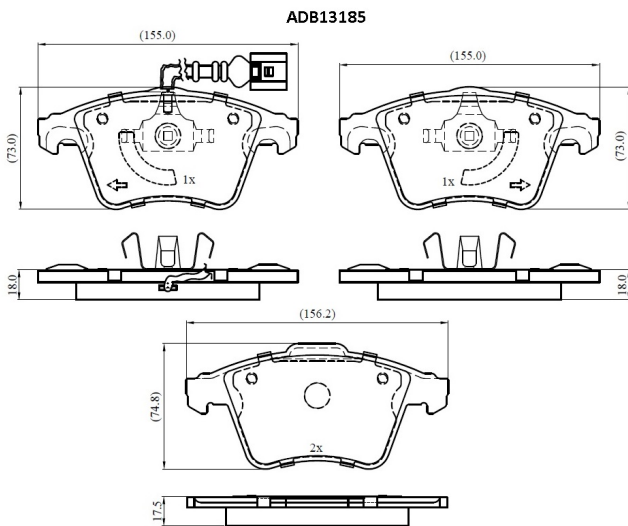

Make: VOLKSWAGEN

Model: TRANSPORTER Mk VI Van

Part Number: ADB13185

Vehicle Manufacturing/Engine:

Specifications

Fitting Position	:	Front
Model Date	:	2015-
Or. Caliper	:	

WVA	:	23746
FMSI	:	
Length	:	155.0/156.2
Width	:	73.0/74.8
Thickness	:	18.0/17.5