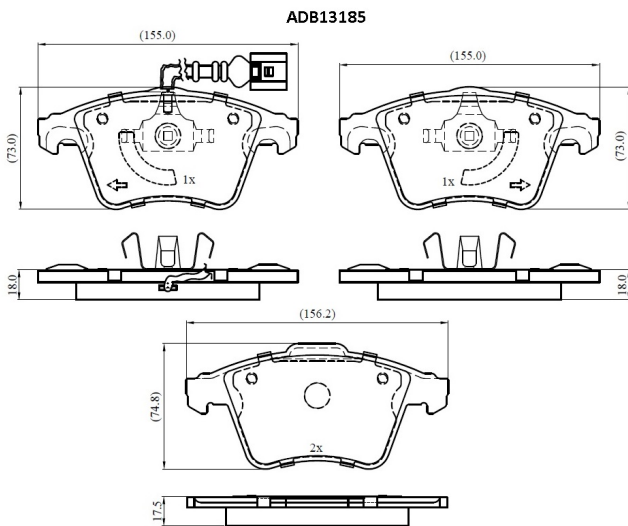

Make: VOLKSWAGEN

Model: TRANSPORTER Mk VI Van

Part Number: ADB13185

Vehicle Manufacturing/Engine:

Specifications

Fitting Position	:	Front
Model Date	:	2015-2019
Or. Caliper	:	

WVA	:	23746
FMSI	:	
Length	:	155.0/156.2
Width	:	73.0/74.8
Thickness	:	18.0/17.5