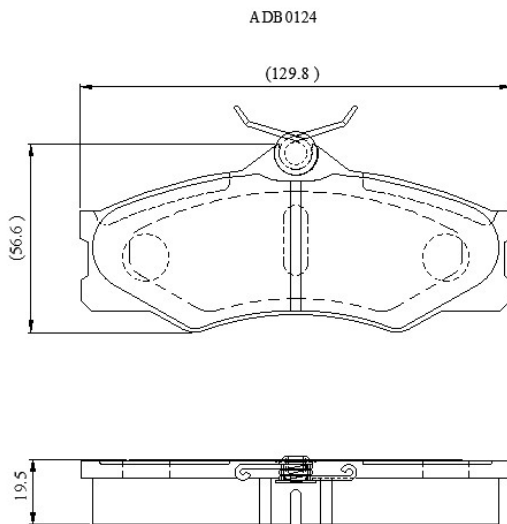

Make: VOLKSWAGEN

Model: Transporter (T2)

Part Number: ADB0124

Vehicle Manufacturing/Engine:

Specifications

Fitting Position	:	Front
Model Date	:	01/86-01/90

Or. Caliper	:	Lucas
WVA	:	20979
FMSI	:	
Length	:	129.8
Width	:	56.6
Thickness	:	19.5