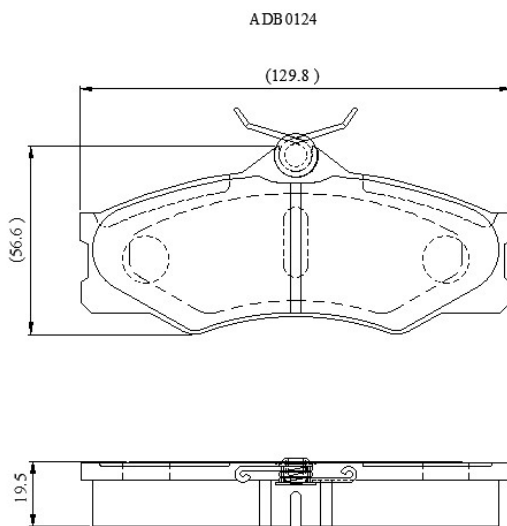

Make: VOLKSWAGEN

Model: Transporter (T2)

Part Number: ADB0124

Vehicle Manufacturing/Engine:

Specifications

Fitting Position	:	Front
Model Date	:	01/87-01/90

Or. Caliper	:	Lucas
WVA	:	20979
FMSI	:	
Length	:	129.8
Width	:	56.6
Thickness	:	19.5