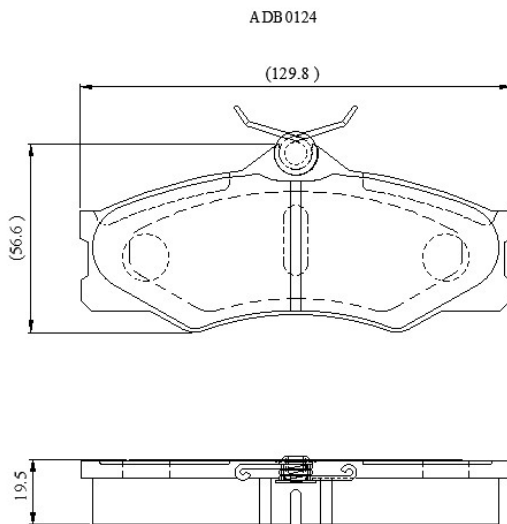

Make: VOLKSWAGEN

Model: Transporter (T2)

Part Number: ADB0124

Vehicle Manufacturing/Engine:

Specifications

Fitting Position	:	Front
Model Date	:	07/86-01/90

Or. Caliper	:	Lucas
WVA	:	20979
FMSI	:	
Length	:	129.8
Width	:	56.6
Thickness	:	19.5