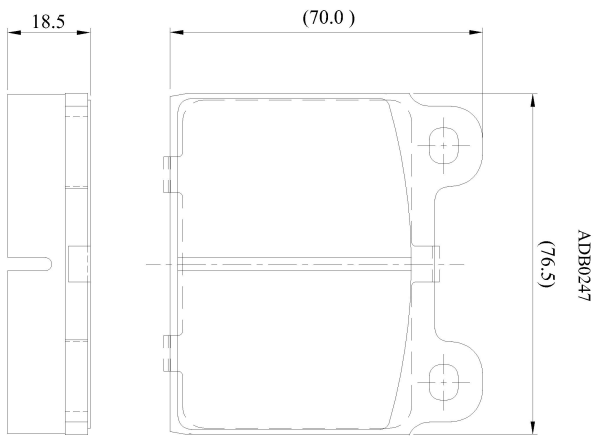

Make: VOLKSWAGEN

Model: Transporter (T2)

Part Number: ADB0247

Vehicle Manufacturing/Engine:

Specifications

Fitting Position	:	Front
Model Date	:	01/82-01/86
Or. Caliper	:	Ate
WVA	:	20011
FMSI	:	
Length	:	76.5
Width	:	70
Thickness	:	18.5