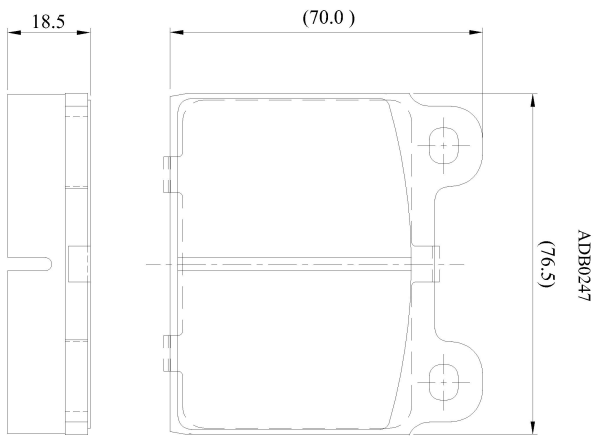

Make: VOLKSWAGEN

Model: Transporter (T2)

Part Number: ADB0247

Vehicle Manufacturing/Engine:

Specifications

Fitting Position	:	Front
Model Date	:	01/72-01/86
Or. Caliper	:	Ate
WVA	:	20011
FMSI	:	
Length	:	76.5
Width	:	70
Thickness	:	18.5