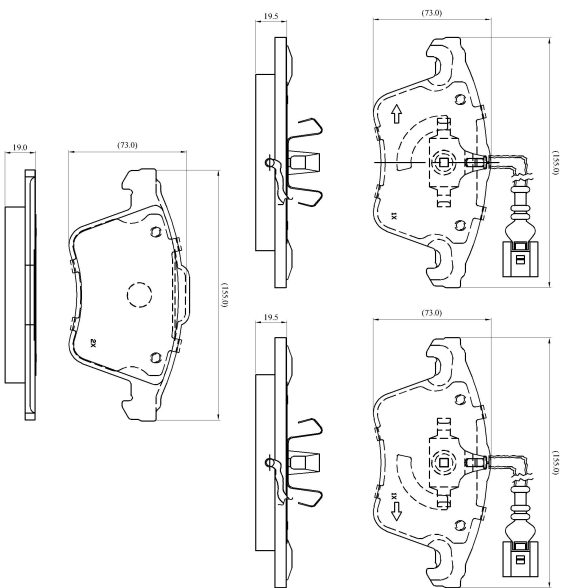

Make: VOLKSWAGEN

Model: Transporter V Bus

Part Number: ADB11311

Vehicle Manufacturing/Engine:

ADB11311

Specifications

Fitting Position	:	Front
Model Date	:	09/09-
Or. Caliper	:	Ate
WVA	:	23,46,72,37,46,23,835
FMSI	:	
Length	:	155.0/156.2
Width	:	73.0/74.8
Thickness	:	19.5/19.0