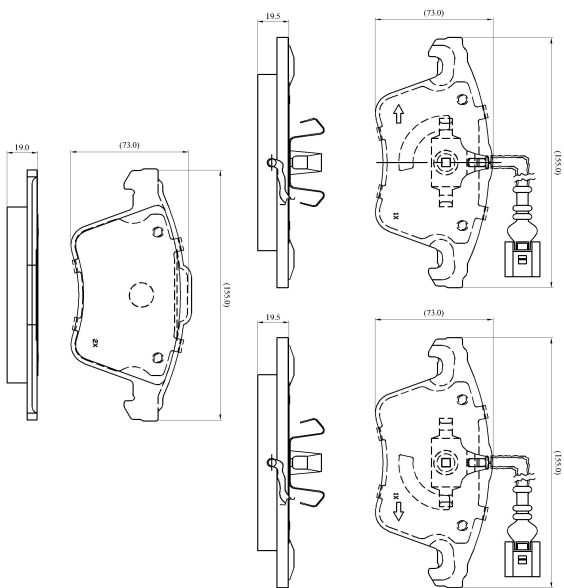

Make: VOLKSWAGEN

Model: Transporter V Bus

Part Number: ADB11311

Vehicle Manufacturing/Engine:

ADB11311

Specifications

| | | |
|-------------------------|---|-----------------------|
| Fitting Position | : | Front |
| Model Date | : | 04/03- |
| Or. Caliper | : | Ate |
| WVA | : | 23,46,72,37,46,23,835 |
| FMSI | : | |
| Length | : | 155.0/156.2 |
| Width | : | 73.0/74.8 |
| Thickness | : | 19.5/19.0 |