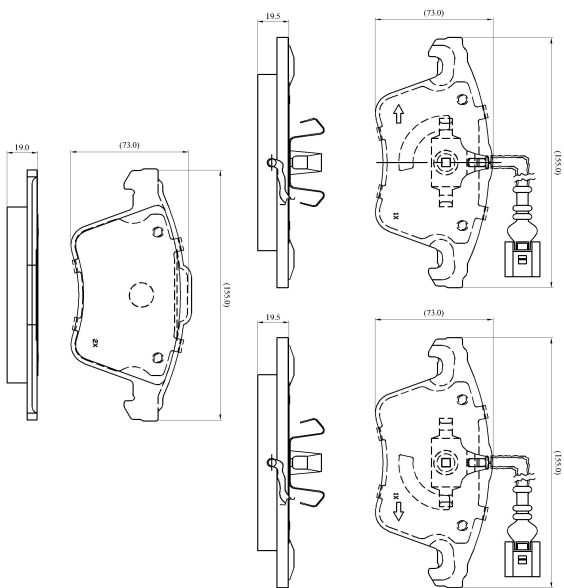

Make: VOLKSWAGEN

Model: Transporter V Bux

Part Number: ADB11311

Vehicle Manufacturing/Engine:

ADB11311

Specifications

Fitting Position	:	Front
Model Date	:	06/06-
Or. Caliper	:	Ate
WVA	:	23,46,72,37,46,23,835
FMSI	:	
Length	:	155.0/156.2
Width	:	73.0/74.8
Thickness	:	19.5/19.0