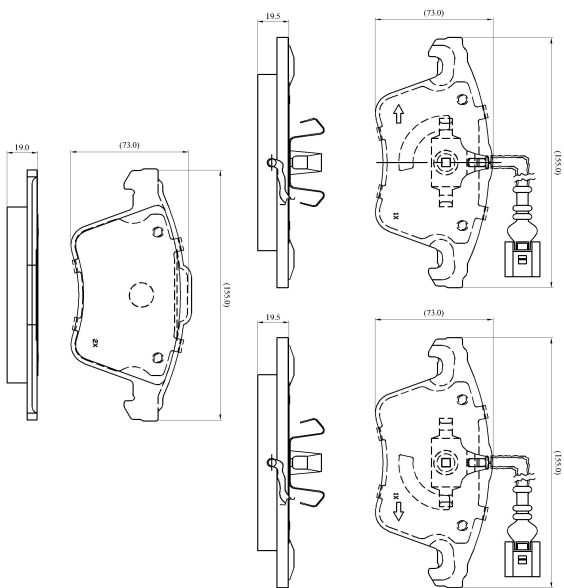

Make: VOLKSWAGEN

Model: Transporter V Bux

Part Number: ADB11311

Vehicle Manufacturing/Engine:

ADB11311

Specifications

Fitting Position	:	Front
Model Date	:	09/09-
Or. Caliper	:	Ate
WVA	:	23,46,72,37,46,23,835
FMSI	:	
Length	:	155.0/156.2
Width	:	73.0/74.8
Thickness	:	19.5/19.0