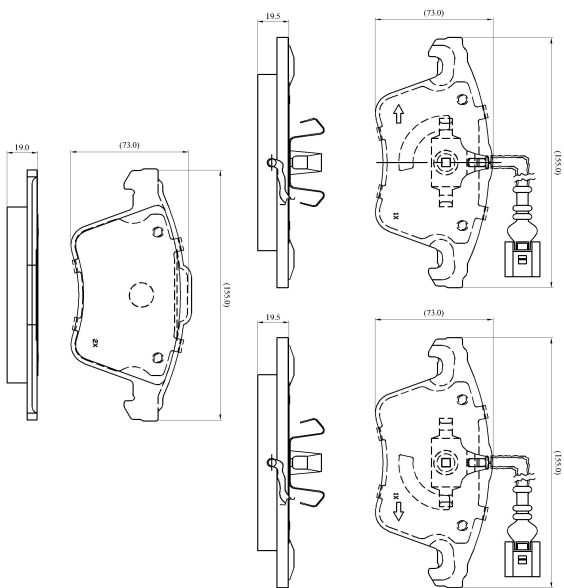

Make: VOLKSWAGEN

Model: Transporter V Bux

Part Number: ADB11311

Vehicle Manufacturing/Engine:

ADB11311

Specifications

Fitting Position	:	Front
Model Date	:	04/03-
Or. Caliper	:	Ate
WVA	:	23,46,72,37,46,23,835
FMSI	:	
Length	:	155.0/156.2
Width	:	73.0/74.8
Thickness	:	19.5/19.0