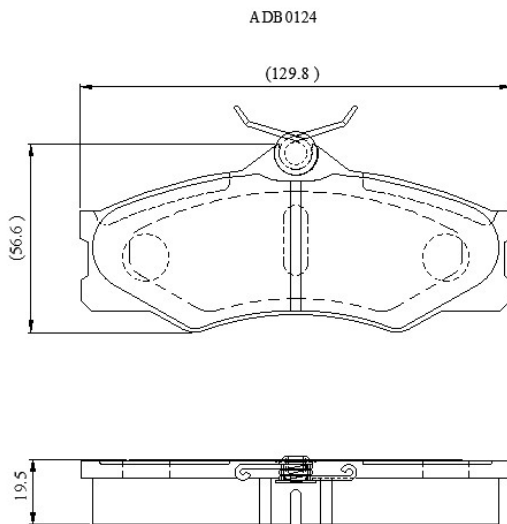

Make: VOLKSWAGEN

Model: Transporter Van (T2)

Part Number: ADB0124

Vehicle Manufacturing/Engine:

Specifications

Fitting Position	:	Front
Model Date	:	01/86-01/90

Or. Caliper	:	Lucas
WVA	:	20979
FMSI	:	
Length	:	129.8
Width	:	56.6
Thickness	:	19.5