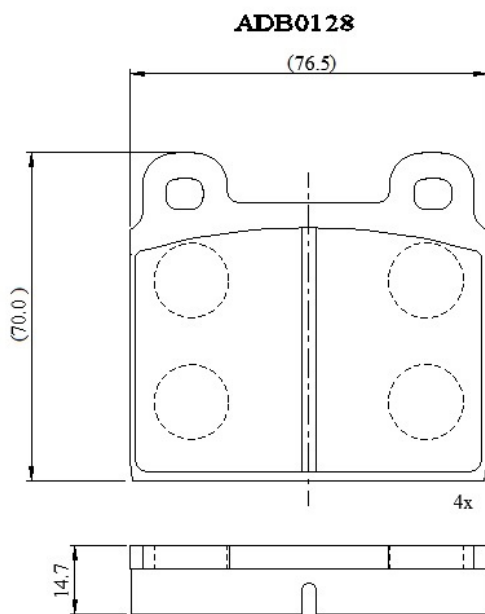

Make: VOLKSWAGEN

Model: Transporter Van (T2)

Part Number: ADB0128

Vehicle Manufacturing/Engine:

Specifications

Fitting Position	:	Front
Model Date	:	08/70-01/72
Or. Caliper	:	Ate
WVA	:	20011
FMSI	:	
Length	:	76.5
Width	:	70
Thickness	:	14.7