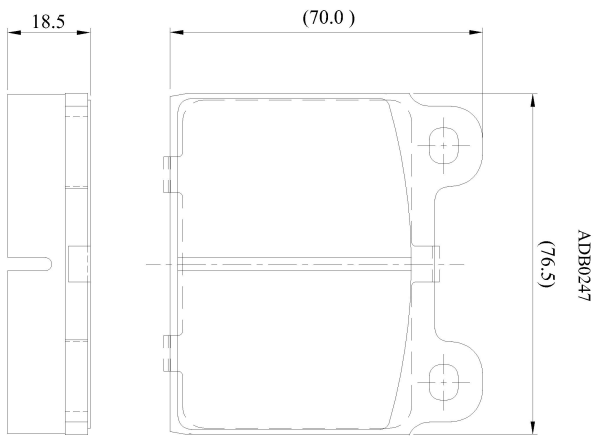

Make: VOLKSWAGEN

Model: Transporter Van (T2)

Part Number: ADB0247

Vehicle Manufacturing/Engine:

Specifications

Fitting Position	:	Front
Model Date	:	01/72-01/86
Or. Caliper	:	Lucas
WVA	:	20011
FMSI	:	
Length	:	76.5
Width	:	70
Thickness	:	18.5