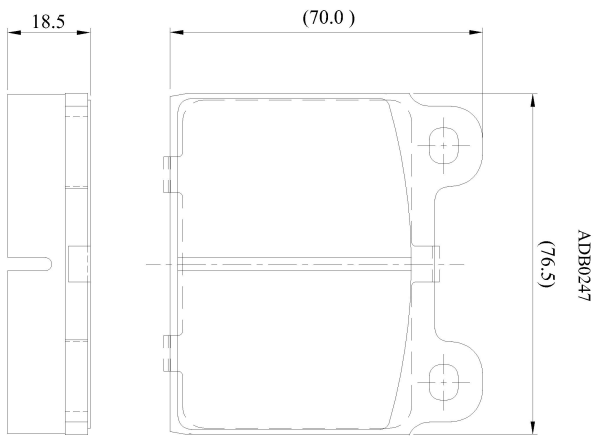

Make: VOLKSWAGEN

Model: Transporter Van (T2)

Part Number: ADB0247

Vehicle Manufacturing/Engine:

Specifications

Fitting Position	:	Front
Model Date	:	01/79-01/86
Or. Caliper	:	Lucas
WVA	:	20011
FMSI	:	
Length	:	76.5
Width	:	70
Thickness	:	18.5