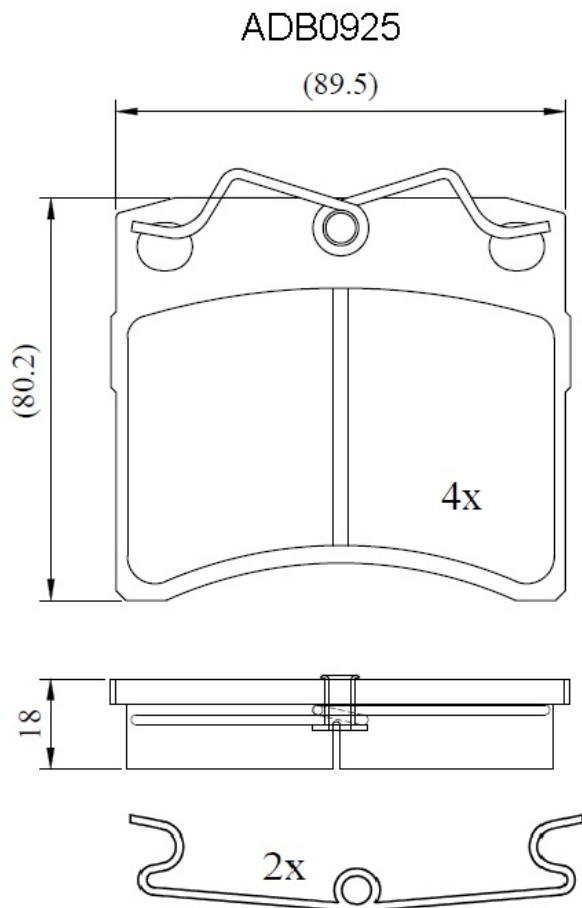

Make: VOLKSWAGEN

Model: Transporter Van (T4)

Part Number: ADB0925

Vehicle Manufacturing/Engine:

Specifications

Fitting Position	:	Front
Model Date	:	01/90-05/96
Or. Caliper	:	Ate
WVA	:	20652
FMSI	:	
Length	:	89.5
Width	:	80.2
Thickness	:	18